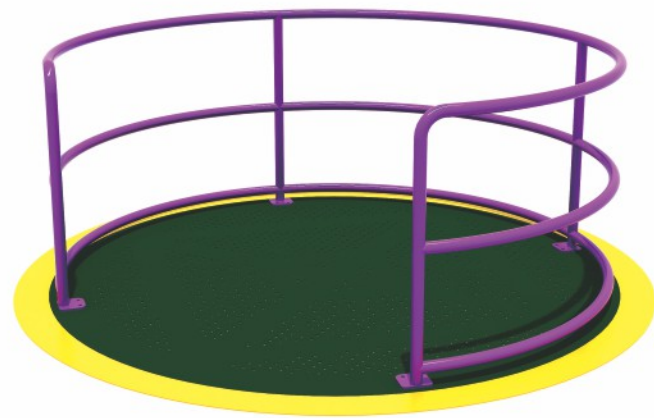

Playgrounds designed with Maximo are favorable solutions for organizations, such as park districts, city boards, and large school districts with large spaces and high-end user volumes.

NEXUS playgrounds offer you features such as design flexibility and obstacle course style, ground-based play. This is a perfect solution for those who want to break free of the traditional post and platform style.

NEXUS
see page 53

Mixer ADA Merry-Go-Round

A new twist on merry-go-round spinners that accommodates children with mobility devices so they can join in on the cooperative spinning fun!

Picnic Table with Shade

Shade where you need it to keep the family out of the sun

Corral ADA Merry-Go-Round

An Inclusive spinner that accommodates both wheelchairs and walkers. Unified spinning fun and mega-giggles!

Ball Spinner

A super-fun spinner that promotes cooperative play and offers a quiet place for children to decompress.

iKUBES

Using unique 3D Geometry to create new dimensions of play.

Orbital Rocker

Imagine the fun when a group of children discover how to work together and master this omni-directional rocker.