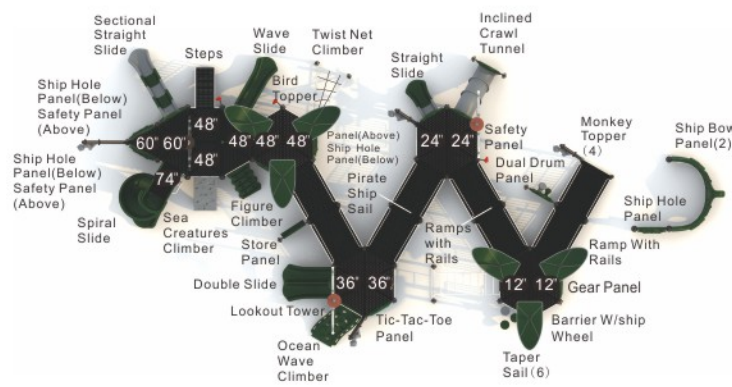

Play at Sea

CS-22080

Age Group: 2-12

Activities: 30

Capacity: 144

Use Zone: 84'-9" x 47'-6"

Fall Height: 6'-3"

Colors