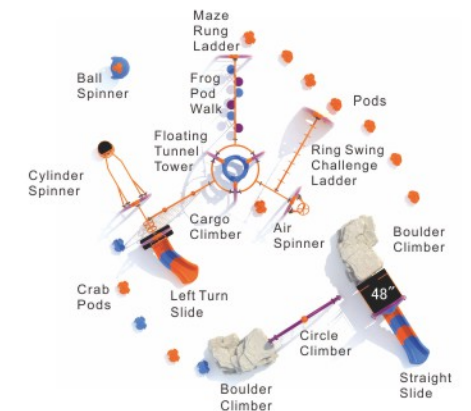

Grande Junction

NX-22051

Age Group: 5-12
Activities: 24
Capacity: 46
Use Zone: 50'-10" x 47'-8"
Fall Height: 7'-3"

Colors

Gator Run

NX-22052

Age Group: 5-12
Activities: 27
Capacity: 54
Use Zone: 54'-2" x 50'-0"
Fall Height: 7'-3"

Colors