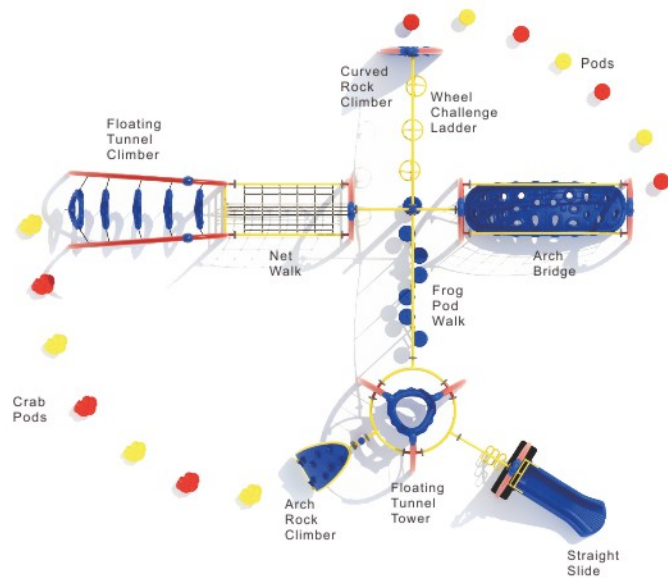

Space Walk NX-22050

Age Group: 5-12
Activities: 23
Capacity: 42
Use Zone: 43'-2" x 55'-3"
Fall Height: 7'-3"

Colors

NEXUS playgrounds offer you features such as design flexibility and a compact footprint that you don't get with traditional post and platform styles of playground equipment. Safety and durability are standards in every KidsTale playground, and Nexus augments those traits by removing platforms and keeping all of the activities at or very near to ground level. By removing the platform requirements from a playground, you will enjoy high action play, inventive play at low levels of risk as well as lower equipment cost, shipping cost, and surfacing cost that one experiences with traditional post and platform style playgrounds.

NEXUS playgrounds are skillfully crafted with 4.0" OD galvanized steel posts which are, along with all of the steel handrails, barriers, gates, and climbers,

coated with a baked-on polyester powder coat finish for a lifetime of protection against the elements. The three-dimensional plastic slides, panels, and climbers are rotationally molded using virgin compounded resins that feature greater UV breakdown resistance than dry blended resins. The HDPE sheet plastic climbers and activities are specifically manufactured at the factory for high-quality control and not purchased from a supplier.