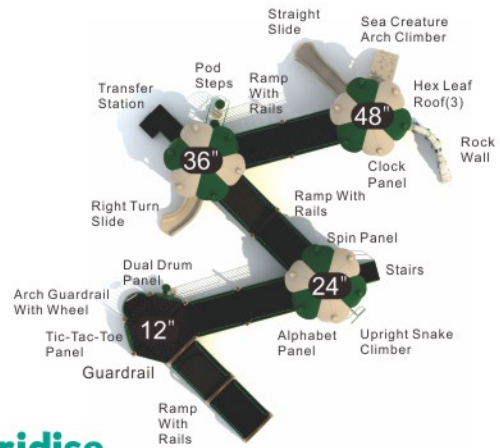

Play Hut Paradise
MX-22082

Age Group: 2-12
Activities: 15
Capacity: 104
Use Zone: 47'-0" x 57'-3"
Fall Height: 7'-5"

Colors