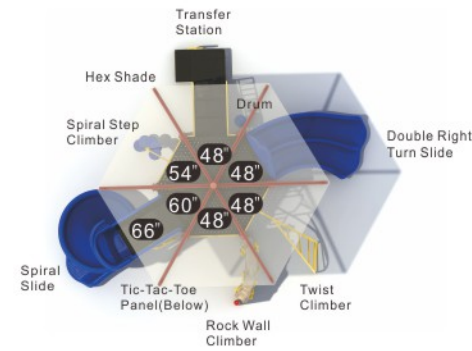

The Spiral Tower

MX-22075

Age Group: 5-12
Activities: 7
Capacity: 32
Use Zone: 33'-5" x 29'-1"
Fall Height: 7'-5"

Colors