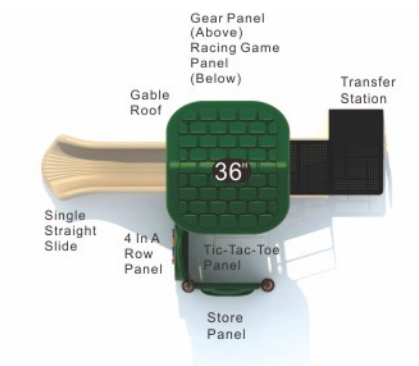

**Slideburg
KP-22034**

Age Group: 2-12
Activities: 9
Capacity: 44
Use Zone: 30'-10" x 28'-6"
Fall Height: 5'-0"

Colors

**Big Buddy
KP-22036**

Age Group: 2-12
Activities: 7
Capacity: 26
Use Zone: 28'-7" x 23'-4"
Fall Height: 5'-0"

Colors

**Fun Size
KP-22035**

Age Group: 5-12
Activities: 7
Capacity: 30
Use Zone: 31'-10" x 29'-0"
Fall Height: 7'-9"

Colors

**Pint Play
KP-22037**

Age Group: 2-5
Activities: 6
Capacity: 10~15
Use Zone: 25'-3" x 19'-4"
Fall Height: 3'-0"

Colors