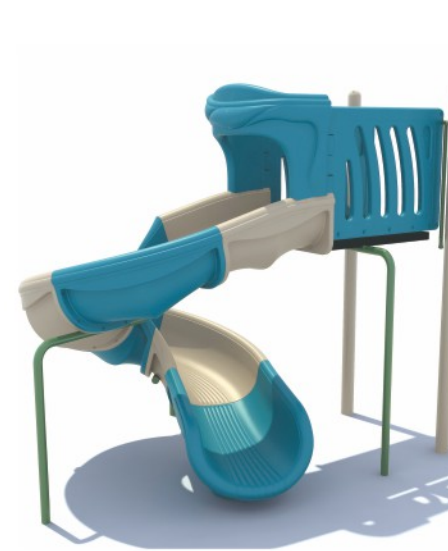

Half ADA Ramp w/adapter for 12" Timber Borders
TB-6250
Age Group: 2-12

SLIDES

RN NL KP MX KC CS
270 Degree Spiral Sectional Slide
Deck Height: 6'