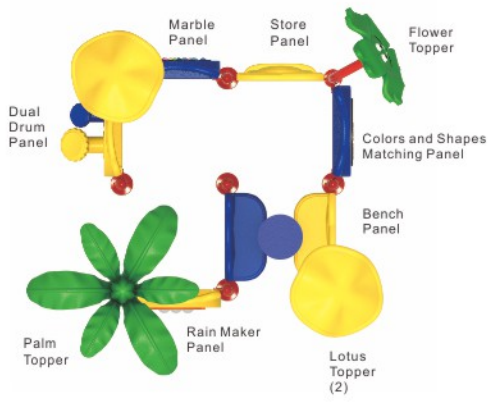

TODDLER TOWN

Providing fun, safe and cost-effective playgrounds for toddlers and pre-schools for religious organizations, daycares, and schools can be very challenging. Typically, these playgrounds need to provide lots of activity in a small or medium-sized space, and the cost of purchasing, shipping and installation needs to be very reasonable.

Palm Paradise TT-22120

Age Group: 6-23 months
Activities: 7
Capacity: 14
Use Zone: 20'-4" x 19'-4"
Fall Height: Ground Level

Colors

Toddler Town playgrounds offer you elements such as an abundance of ground-based play that focuses on cognitive learning, fine motor skills, as well as a social quality. These elements are furnished to you in a slightly smaller footprint to accommodate smaller play spaces and that facilitate an excellent line of supervision. In addition to providing big play in smaller spaces, you will also enjoy lower equipment cost, shipping cost, and surfacing cost that one experiences with standard-sized playgrounds.

Toddler Town playgrounds are skillfully crafted with your choice of 2.375" OD galvanized steel or aluminum support posts which are, along with all of the steel handrails, barriers, gates, and climbers, coated with a baked-on polyester powder coat finish for a lifetime of protection against the elements. All steel decking and stairs are encased in a long-lasting PVC coating. The three-dimensional plastic slides, panels, roofs,

and climbers are rotationally molded using virgin compounded resins that feature greater UV breakdown resistance than dry blended resins. The HDPE sheet plastic climbers and activities are specifically manufactured at the factory for high-quality control and not purchased from a supplier.