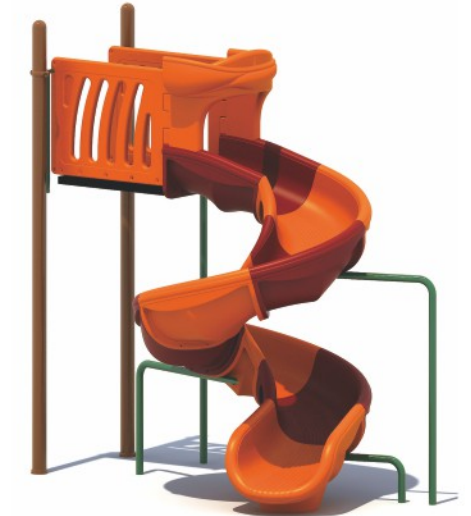

3 Hump Bike Rack
PAC-28005
Age Group: 2-12