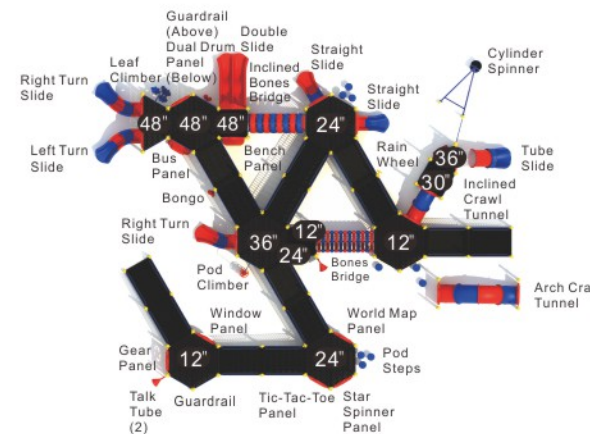

Interconnections

MX-22081

Age Group: 2-12
Activities: 33
Capacity: 164
Use Zone: 71'-5" x 59'-5"
Fall Height: 4'-0"

Colors