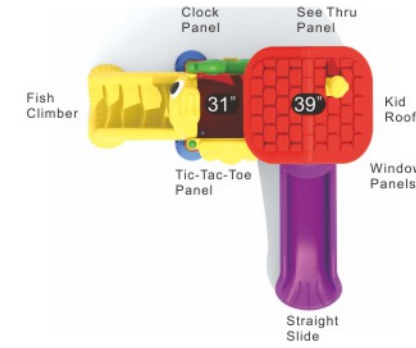

Rainbow Cottage

CD-06
Age Group: 2-5
Capacity: 35
Use Zone: 32'-10" x 31'-6"
Fall Height: 4'-0"

Color as shown

Sunnyside Lodge

CD-03X
Age Group: 2-5
Capacity: 14
Use Zone: 21'-5" x 21'-2"
Fall Height: 3'-3"

Color as shown

Magic Motor

CD-04
Age Group: 2-5
Capacity: 20
Use Zone: 27'-10" x 21'-10"
Fall Height: 3'-3"

Color as shown

The Octopod

CD-02
Age Group: 2-5
Capacity: 10
Use Zone: 24'-4" x 15'-3"
Fall Height: 2'-7"

Color as shown