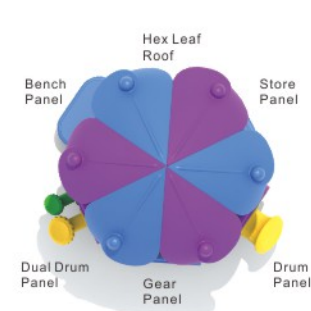

Colors

Rumi Wonderville

TT-22122

Age Group: 2-5
 Activities: 5
 Capacity: 11~15
 Use Zone: 26'-6" x 21'-6"
 Fall Height: Ground Level

Colors

The Merry-Go-Rumble

TT-22125

Age Group: 6-23 months
 Activities: 5
 Capacity: 14
 Use Zone: 19'-5" x 19'-7"
 Fall Height: Ground Level