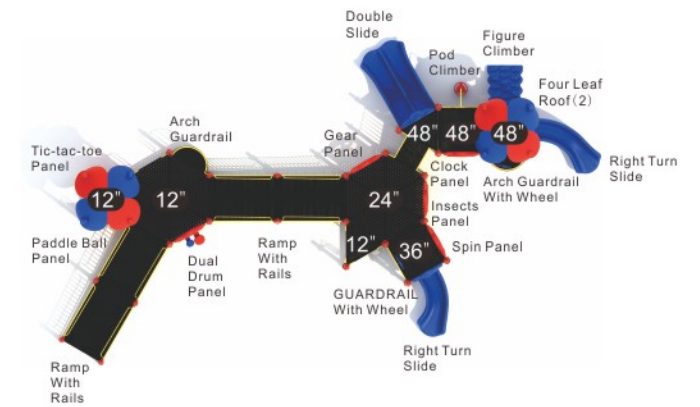

Colors

Play Hut Paradise
MX-22082

Age Group: 2-12
 Activities: 15
 Capacity: 104
 Use Zone: 47'-0" x 57'-3"
 Fall Height: 7'-5"

Colors

Roaming Adventure
MX-22083

Age Group: 2-12
 Activities: 16
 Capacity: 84
 Use Zone: 59'-9" x 41'-6"
 Fall Height: 4'-0"