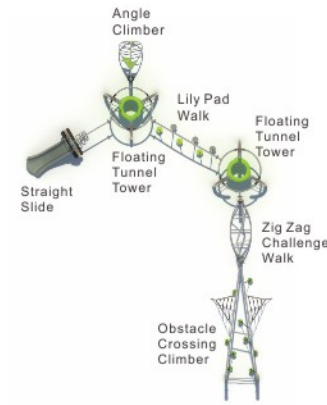

Frog Pond
NX-22055

Age Group: 5-12
Activities: 12
Capacity: 40
Use Zone: 40'-10" x 39'-2"
Fall Height: 7'-3"

Colors

Magpie
NX-22056

Age Group: 5-12
Activities: 7
Capacity: 24
Use Zone: 48'-10" x 40'-3"
Fall Height: 7'-3"