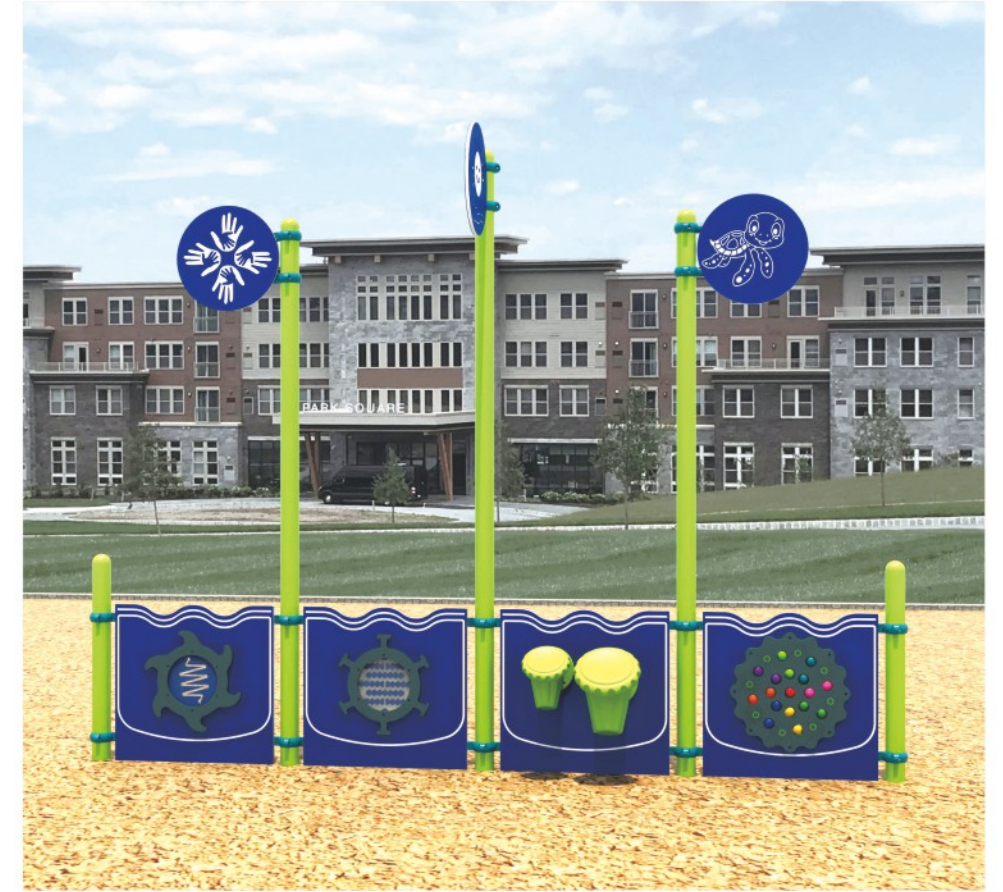

Archies Awesome Arch Wall

TT-22121

Age Group: 2-5
Activities: 5
Capacity: 4~8
Use Zone: 33'-7" x 16'-8"
Fall Height: Ground Level

Colors

Wynter's Fun Wall

TT-22124

Age Group: 2-5
Activities: 5
Capacity: 11~15
Use Zone: 24'-7" x 14'-6"
Fall Height: Ground Level

Colors

Rumi Wonderville

TT-22122

Age Group: 2-5
Activities: 5
Capacity: 11~15
Use Zone: 26'-6" x 21'-6"
Fall Height: Ground Level

Colors

The Merry-Go-Rumble

TT-22125

Age Group: 6-23 months
Activities: 5
Capacity: 14
Use Zone: 19'-5" x 19'-7"
Fall Height: Ground Level

Colors