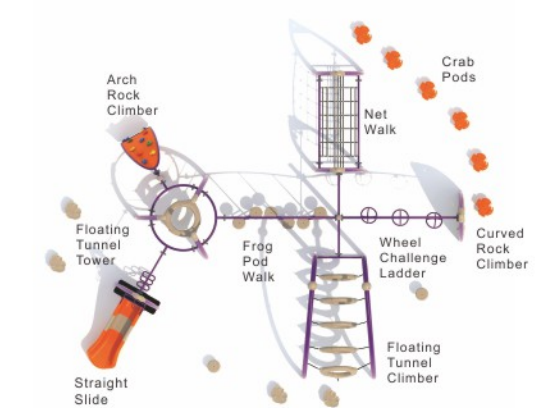

**Kuala Quest
NX-22053**

Age Group: 5-12
Activities: 49
Capacity: 44
Use Zone: 47'-2" x 37'-2"
Fall Height: 7'-3"

Colors

**Chipmunk
NX-22054**

Age Group: 5-12
Activities: 20
Capacity: 36
Use Zone: 48'-42" x 41'-4"
Fall Height: 7'-3"

Colors