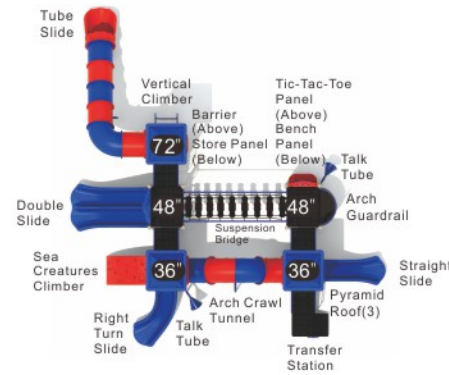

Inchworm Wonder

KP-22016

Age Group: 5-12

Activities: 13

Capacity: 58

Use Zone: 41'-11" x 41'-5"

Fall Height: 6'-0"

Colors

Tube Towers

KP-22017

Age Group: 2-5

Activities: 12

Capacity: 32

Use Zone: 44'-1" x 28'-5"

Fall Height: 4'-0"

Colors