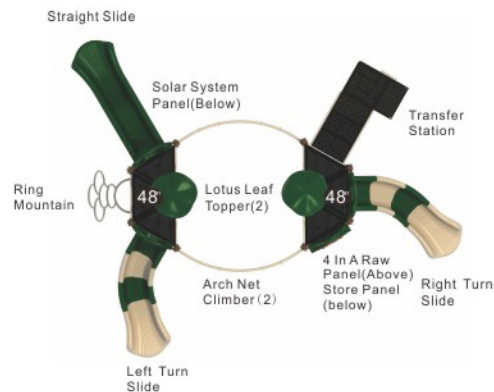

Round About
KP-22030

Age Group: 5-12
Activities: 9
Capacity: 38
Use Zone: 36'-2" x 32'-4"
Fall Height: 5'-0"

Colors

Vin's Vacation
KP-22031

Age Group: 2-12
Activities: 9
Capacity: 40
Use Zone: 34'-9" x 27'-2"
Fall Height: 5'-0"

Colors