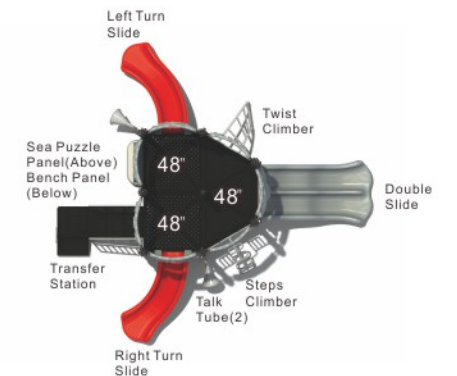

Galactic Station

KC-22100

Age Group: 5-12
Activities: 33
Capacity: 106
Use Zone: 56'-11" x 56'-5"
Fall Height: 8'-0"

Colors

Star Quest

KC-22101

Age Group: 2-12
Activities: 8
Capacity: 38
Use Zone: 33'-4" x 32'-9"
Fall Height: 4'-0"

Colors