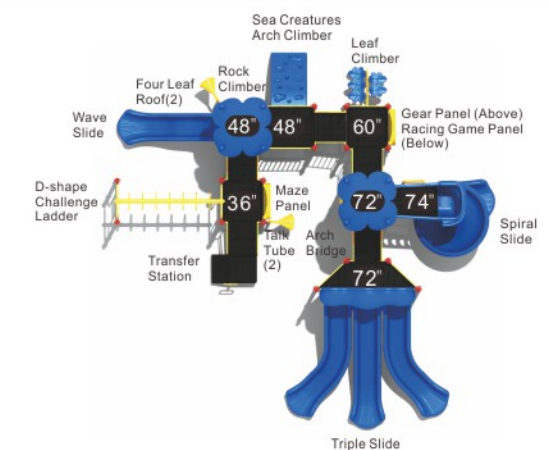

Slide in Time

KP-22012

Age Group: 5-12
Activities: 19
Capacity: 70
Use Zone: 47'-8" x 41'-10"
Fall Height: 8'-0"

Colors

Triple Fun

KP-22013

Age Group: 5-12
Activities: 15
Capacity: 68
Use Zone: 39'-8" x 40'-2"
Fall Height: 8'-2"

Colors