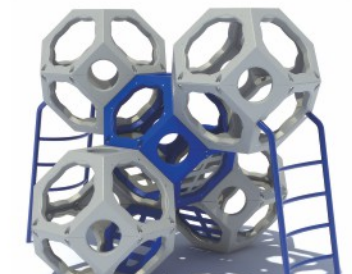

Hydra
iK-2010

Age Group: 5-12
Capacity: 16~20
Use Zone: 23'-5" x 21'-9"
Fall Height: 8'-0"