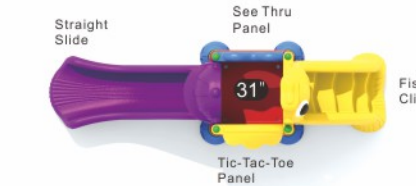

Color as shown

Magic Motor

CD-04
 Age Group: 2-5
 Capacity: 20
 Use Zone: 27'-10" x 21'-10"
 Fall Height: 3'-3"

Color as shown

The Octopod

CD-02
 Age Group: 2-5
 Capacity: 10
 Use Zone: 24'-4" x 15'-3"
 Fall Height: 2'-7"