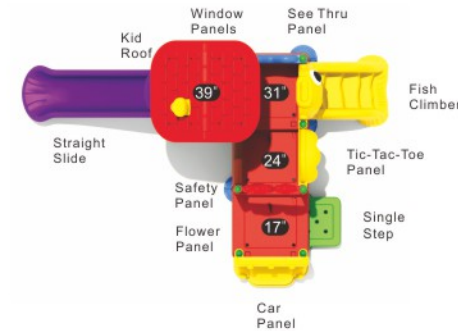

Color as shown

Magic Motor

CD-04
 Age Group: 2-5
 Capacity: 20
 Use Zone: 27'-10" x 21'-10"
 Fall Height: 3'-3"

Color as shown

The Octopod

CD-02
 Age Group: 2-5
 Capacity: 10
 Use Zone: 24'-4" x 15'-3"
 Fall Height: 2'-7"