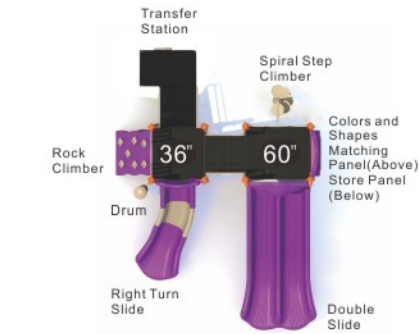

Colors

**Slideburg
KP-22034**

Age Group: 2-12
 Activities: 9
 Capacity: 44
 Use Zone: 30'-10" x 28'-6"
 Fall Height: 5'-0"

Colors

**Big Buddy
KP-22036**

Age Group: 2-12
 Activities: 7
 Capacity: 26
 Use Zone: 28'-7" x 23'-4"
 Fall Height: 5'-0"