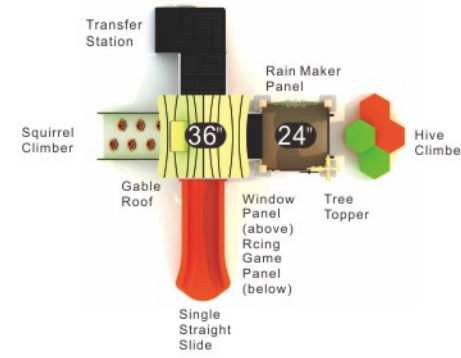

**Allegheny
EW-22142**

Age Group: 2-12
Activities: 9
Capacity: 21~25
Use Zone: 42'-11" x 26'-6"
Fall Height: 4'-0"

Colors