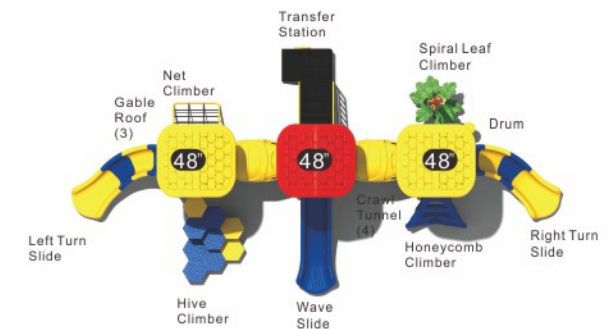

Inchworm Wonder

KP-22016

Age Group: 5-12

Activities: 13

Capacity: 58

Use Zone: 41'-11" x 41'-5"

Fall Height: 6'-0"

Colors

Tube Towers

KP-22017

Age Group: 2-5

Activities: 12

Capacity: 32

Use Zone: 44'-1" x 28'-5"

Fall Height: 4'-0"

Colors