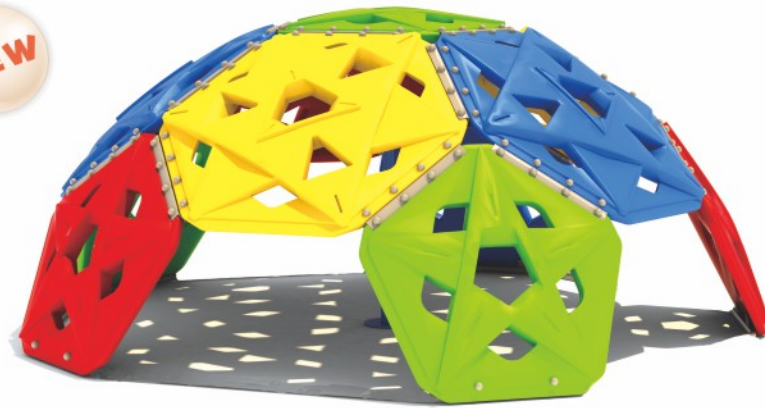

Boulder Climber Walk
RC-1603
 Age Group: 5-12
 Capacity: 6~10
 Use Zone: 33'-3" x 18'-3"
 Fall Height: 4'-0"

Boulder Climber with Net Link
RC-1604
 Age Group: 5-12
 Capacity: 16~20
 Use Zone: 33'-0" x 19'-5"
 Fall Height: 4'-0"

Boulder Climber with Rope Link
RC-1605
 Age Group: 5-12
 Capacity: 11~15
 Use Zone: 31'-9" x 18'-1"
 Fall Height: 4'-0"

4' Double Boulder Climber
RC-1606
 Age Group: 5-12
 Capacity: 6~10
 Use Zone: 20'-8" x 18'-5"
 Fall Height: 4'-0"

MISC CLIMBERS

Space Station Climber FS-2203

Age Group: 5-12
Capacity: 13~15
Use Zone: 23'-2" x 23'-2"
Fall Height: 4'-8"

Honey Comb Arch Climber FS-32382

Age Group: 2-12
Capacity: 3~5
Use Zone: 18'-11" x 16'-0"
Fall Height: 4'-0"