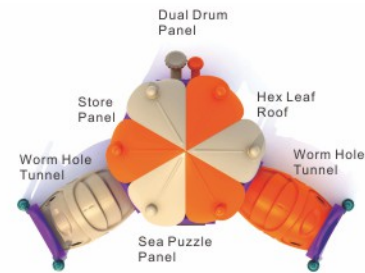

Colors

Rumi Wonderville

TT-22122

Age Group: 2-5
Activities: 5
Capacity: 11~15
Use Zone: 26'-6" x 21'-6"
Fall Height: Ground Level

Colors