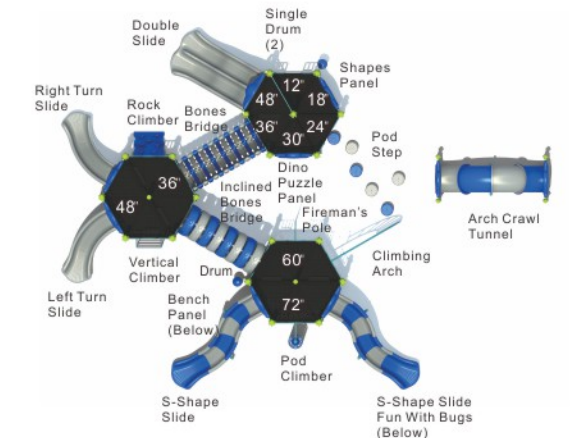

Max Towers
MX-22061

Age Group: 5-12
Activities: 29
Capacity: 110
Use Zone: 52'-4" x 57'-9"
Fall Height: 7'-5"

Colors

Catch Me
MX-22062

Age Group: 5-12
Activities: 25
Capacity: 84
Use Zone: 55'-0" x 42'-10"
Fall Height: 6'-0"

Colors