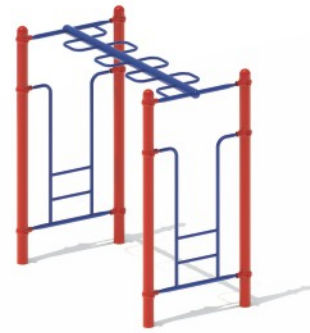

Free Standing Overhead Snake Ladder
FS-HL1006

Age Group: 5-12
Capacity: 3~5
Use Zone: 20'-3" x 15'-4"
Fall Height: 7'-0"