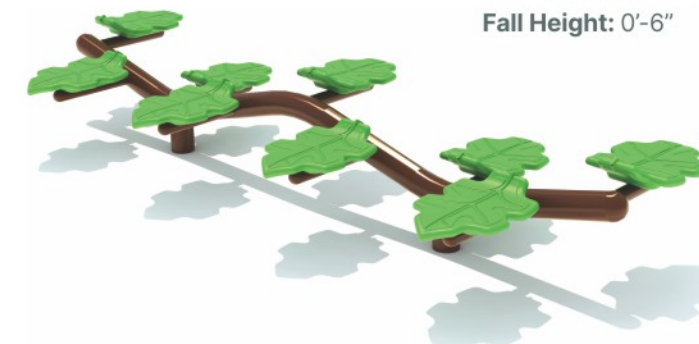

**10' Balance Beam
FS-2202**

Age Group: 2-12
Capacity: 3~5
Use Zone: 22'-0" x 12'-6"
Fall Height: 0'-6"

**Leaf Balance Beam
FS-1601**

Age Group: 2-12
Capacity: 2~5
Use Zone: 20'-11" x 15'-2"
Fall Height: 1'-0"