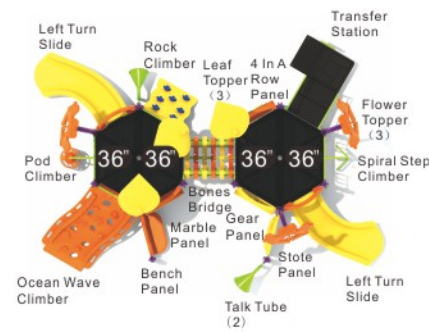

**Flowerville
KP-22022**

Age Group: 2-5
Activities: 14
Capacity: 40
Use Zone: 33'-1" x 27'-5"
Fall Height: 3'-0"

Colors

**Pleasantville
KP-22023**

Age Group: 2-5
Activities: 17
Capacity: 44
Use Zone: 33'-5" x 29'-6"
Fall Height: 3'-0"

Colors