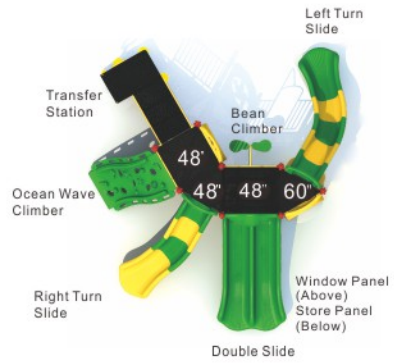

**Slideburg
KP-22034**

Age Group: 2-12
Activities: 9
Capacity: 44
Use Zone: 30'-10" x 28'-6"
Fall Height: 5'-0"

Colors