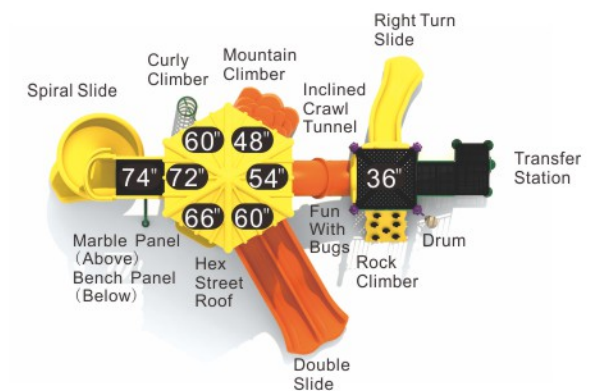

Play in the Park
MX-22069

Age Group: 5-12
Activities: 14
Capacity: 54
Use Zone: 47'-8" x 43'-3"
Fall Height: 8'-0"

Colors

Big Top Play
MX-22070

Age Group: 2-5
Activities: 11
Capacity: 30
Use Zone: 42'-2" x 32'-10"
Fall Height: 6'-2"

Colors