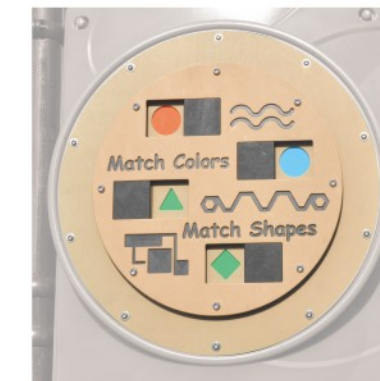

NL KP MX KC CS
Colors and Shapes Matching Insert