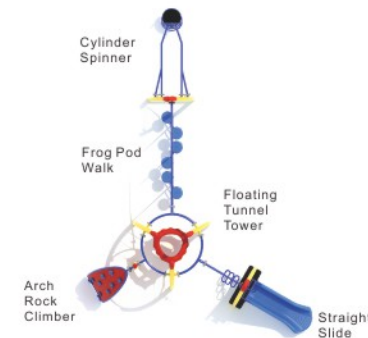

Colors

Orbitor
NX-22057

Age Group: 5-12
Activities: 5
Capacity: 14
Use Zone: 37'-6" x 29'-11"
Fall Height: 7'-3"