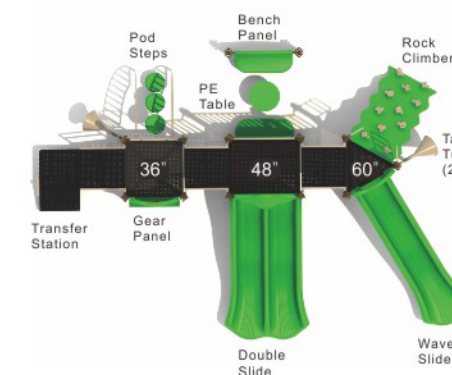

Round About
KP-22030

Age Group: 5-12
Activities: 9
Capacity: 38
Use Zone: 36'-2" x 32'-4"
Fall Height: 5'-0"

Colors

Vin's Vacation
KP-22031

Age Group: 2-12
Activities: 9
Capacity: 40
Use Zone: 34'-9" x 27'-2"
Fall Height: 5'-0"

Colors