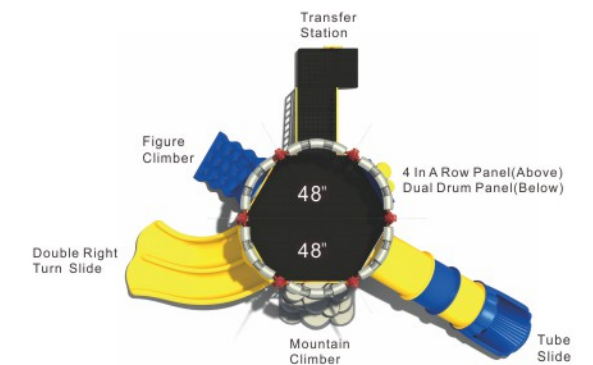

Le Chateau of Fun

KC-22096

Age Group: 5-12
Activities: 17
Capacity: 64
Use Zone: 53'-8" x 44'-11"
Fall Height: 8'-0"

Colors

The Squires Keep

KC-22097

Age Group: 2-5
Activities: 6
Capacity: 30
Use Zone: 34'-8" x 28'-11"
Fall Height: 4'-0"

Colors