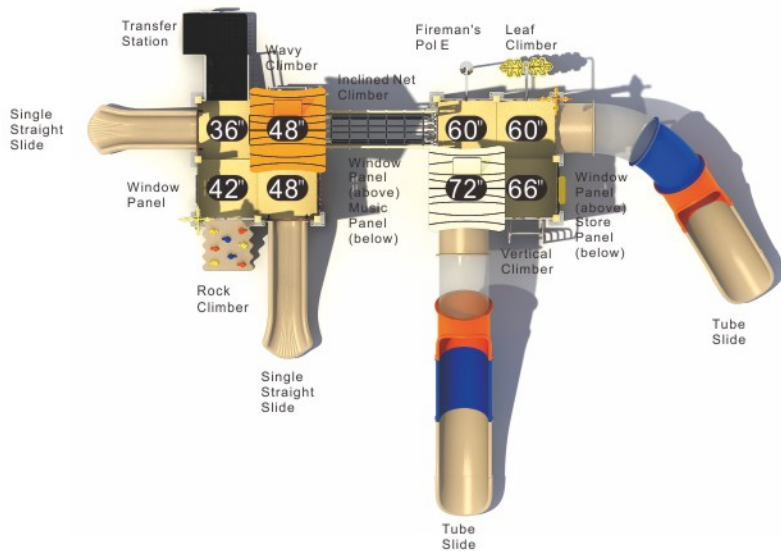

Big Cypress

EW-22141

Age Group: 5-12
Activities: 13
Capacity: 46~50
Use Zone: 47'-2" x 40'-0"
Fall Height: 6'-0"

Colors

Eco-Wood playgrounds utilize premium materials that have been proven by time to hold up to the elements and graciously take all of the strain and exertion dished out by adventurous and hard-playing kiddos. The thoughtful placement of slides and climbers provides multiple play avenues that our children can choose. And the sharp color palette introduces a measured and intentional splash of color without going overboard, perfect for natural and subtle spaces. Combine the uniqueness of Eco-Wood with similar free-standing play components to create a wonderful and long-lasting playground for your community.