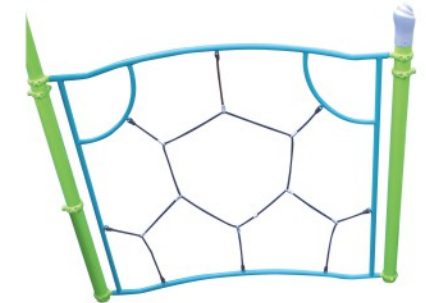

Age Group: 5-12
Capacity: 3~5
Use Zone: 20'-3" x 15'-4"
Fall Height: 7'-0"

Free Standing Zig-Zag D-Shape Ladder
FS-HL1011

Age Group: 5-12
Capacity: 3~5
Use Zone: 20'-3" x 17'-3"
Fall Height: 8'-2"

29' Pyramid Net Climber
FS-PN1001

Age Group: 5-12
Capacity: 21~25
Use Zone: 41'-2" x 41'-2"
Fall Height: 6'-0"

14' Pyramid Net Climber
FS-PN1002

Age Group: 5-12
Capacity: 16~20
Use Zone: 25'-11" x 25'-11"
Fall Height: 6'-0"

Spider Web Climber
FS-20643