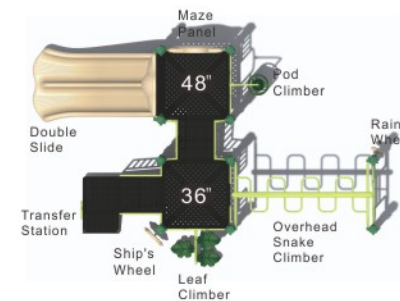

Colors

Maven's Place

MX-22076

Age Group: 2-5
 Activities: 7
 Capacity: 20~24
 Use Zone: 30'-3" x 27'-7"
 Fall Height: 3'-0"

Colors

Londyn's Lounge

MX-22077

Age Group: 5-12
 Activities: 7
 Capacity: 20~24
 Use Zone: 32'-5" x 24'-9"
 Fall Height: 7'-2"