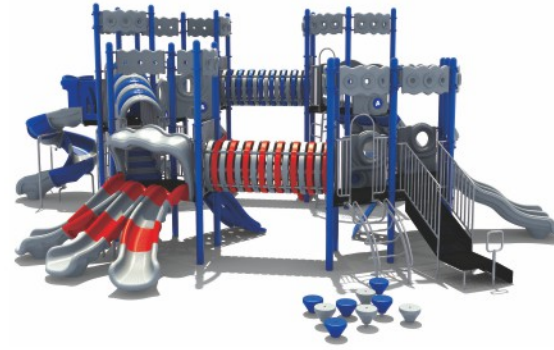

Colors

Galactic Station

KC-22100

Age Group: 5-12
 Activities: 33
 Capacity: 106
 Use Zone: 56'-11" x 56'-5"
 Fall Height: 8'-0"

Colors

Star Quest

KC-22101

Age Group: 2-12
 Activities: 8
 Capacity: 38
 Use Zone: 33'-4" x 32'-9"
 Fall Height: 4'-0"