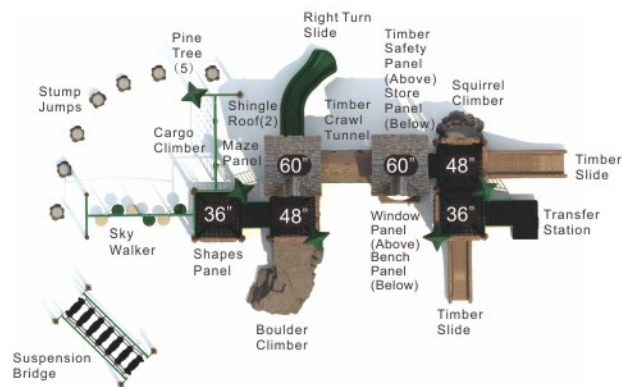

THEME PLAY

Many organizations like park and recreation districts, city councils, Landscape Architects, and even some school districts desire a play space that stands out from the other local playgrounds. You are looking for something that will attract families and create a community play space that will create cherished memories.

Seneca NL-22090

Age Group: 5-12
Activities: 24
Capacity: 90
Use Zone: 54'-8" x 40'-10"
Fall Height: 7'-0"

Colors

Theme Play playgrounds furnish themed based play components that give you the opportunity to create a playground that mimics a castle, a sailing ship, a wild west fort or a space station. With its large supports, broad platforms and a wide spectrum of colors to choose from, a Theme Play playground can be the focal point of your family park. Based on Maximo, this system can handle end-user volumes without constricting the excitement and enthusiasm found in the flow of play. The time-tested reliability of the materials sourced for and combined with the skilled craftsmanship at the factory, produces equipment that is durable and requires less maintenance over time, so that your play space remains fun, inviting and open to the public.

Theme Play playgrounds are artistically crafted with your choice of 5.0" OD galvanized steel or aluminum support posts which are, along with all of the steel

handrails, barriers, gates, and climbers, coated with a baked-on polyester powder coat finish for a lifetime of protection against the elements. All steel decking and stairs are encased in a long-lasting PVC coating. The three-dimensional plastic slides, panels, roofs, and climbers are rotationally molded using virgin compounded resins that feature greater UV breakdown resistance over dry blended resins. The HDPE sheet plastic climbers and activities are specifically manufactured at the factory for high-quality control and not purchased from a supplier.