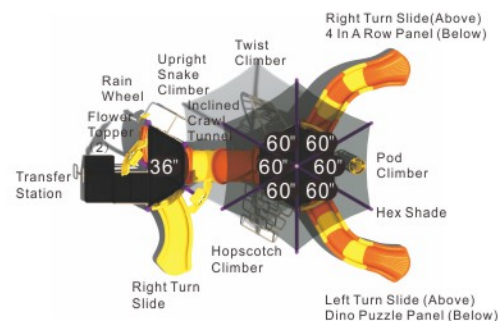

Color Carnival
KP-22024

Age Group: 2-12
Activities: 12
Capacity: 40
Use Zone: 36'-0" x 28'-10"
Fall Height: 5'-0"

Colors

Spring Day
KP-22025

Age Group: 2-12
Activities: 12
Capacity: 46
Use Zone: 32'-4" x 29'
Fall Height: 6'-2"

Colors