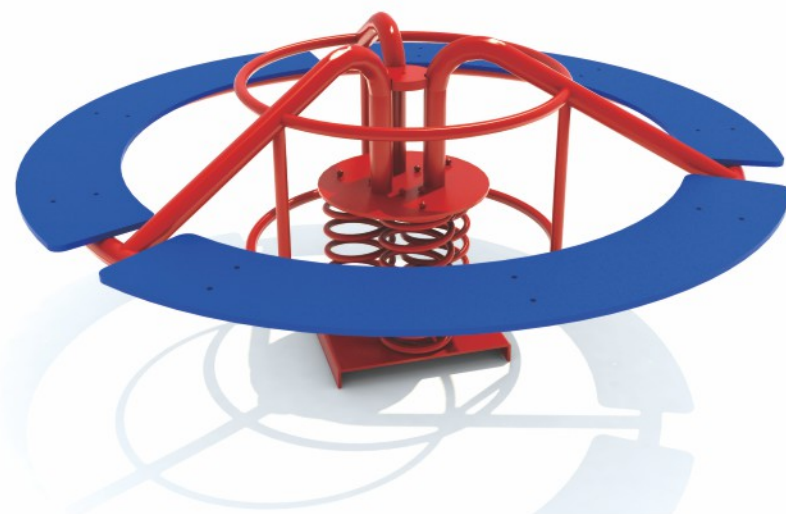

NEXUS
see page 53

Mixer ADA Merry-Go-Round

A new twist on merry-go-round spinners that accommodates children with mobility devices so they can join in on the cooperative spinning fun!

Picnic Table with Shade

Shade where you need it to keep the family out of the sun

Corral ADA Merry-Go-Round

An Inclusive spinner that accommodates both wheelchairs and walkers. Unified spinning fun and mega-giggles!

Ball Spinner

A super-fun spinner that promotes cooperative play and offers a quiet place for children to decompress.

iKUBES

Using unique 3D Geometry to create new dimensions of play.

Orbital Rocker

Imagine the fun when a group of children discover how to work together and master this omni-directional rocker.