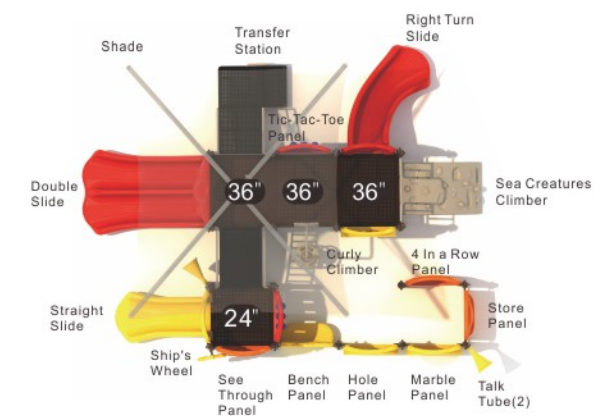

**Flowerville
KP-22022**

Age Group: 2-5
Activities: 14
Capacity: 40
Use Zone: 33'-1" x 27'-5"
Fall Height: 3'-0"

Colors

**Pleasantville
KP-22023**

Age Group: 2-5
Activities: 17
Capacity: 44
Use Zone: 33'-5" x 29'-6"
Fall Height: 3'-0"

Colors