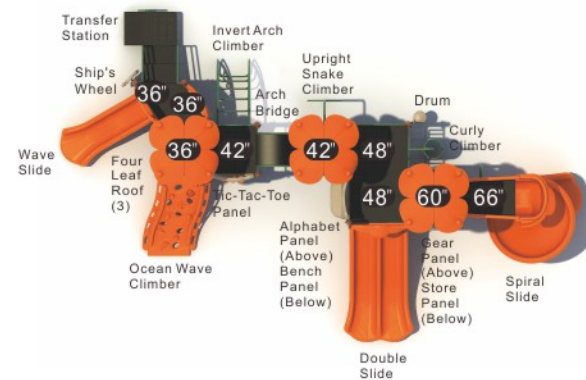

**Boom Town
KP-22020**

Age Group: 2-12
Activities: 15
Capacity: 60
Use Zone: 44'-11" x 32'-11"
Fall Height: 5'-6"

Colors

**Long Adventure
KP-22021**

Age Group: 5-12
Activities: 12
Capacity: 36~40
Use Zone: 52'-8" x 32'-8"
Fall Height: 8'-2"

Colors