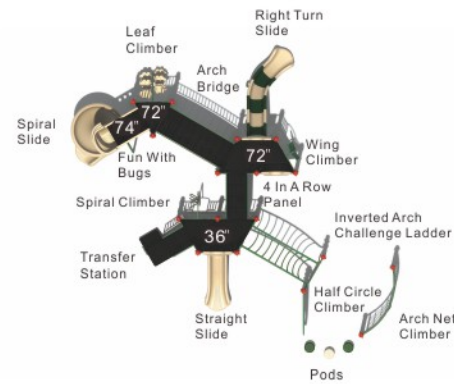

Play in the Park
MX-22069

Age Group: 5-12
Activities: 14
Capacity: 54
Use Zone: 47'-8" x 43'-3"
Fall Height: 8'-0"

Colors

Big Top Play
MX-22070

Age Group: 2-5
Activities: 11
Capacity: 30
Use Zone: 42'-2" x 32'-10"
Fall Height: 6'-2"

Colors