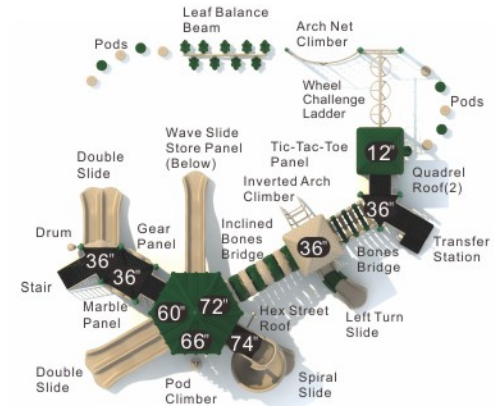

Max Towers
MX-22061

Age Group: 5-12
Activities: 29
Capacity: 110
Use Zone: 52'-4" x 57'-9"
Fall Height: 7'-5"

Colors

Catch Me
MX-22062

Age Group: 5-12
Activities: 25
Capacity: 84
Use Zone: 55'-0" x 42'-10"
Fall Height: 6'-0"

Colors

Slide Away
MX-22063

Age Group: 5-12
Activities: 28
Capacity: 92
Use Zone: 49'-6" x 46'-6"
Fall Height: 7'-9"

Colors

Climb n Challenge
MX-22064

Age Group: 5-12
Activities: 18
Capacity: 74
Use Zone: 50'-2" x 42'-11"
Fall Height: 8'-2"