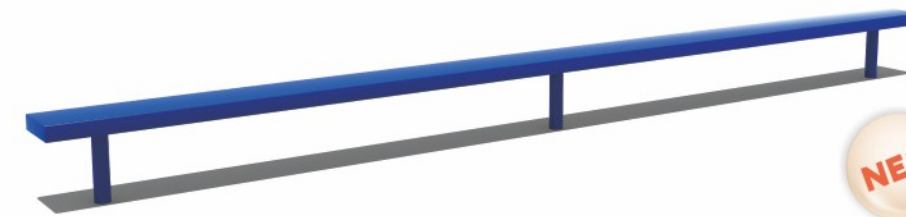

TUNNELS AND BALANCE

**8' Balance Beam
FS-2201**

Age Group: 2-12
Capacity: 2~3
Use Zone: 20'-0" x 12'-6"
Fall Height: 0'-6"

**10' Balance Beam
FS-2202**

Age Group: 2-12
Capacity: 3~5
Use Zone: 22'-0" x 12'-6"
Fall Height: 0'-6"