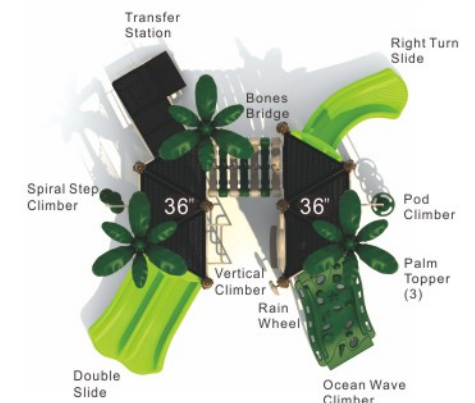

Colors

Wee Palms

MX-22074

Age Group: 2-5
 Activities: 10
 Capacity: 42
 Use Zone: 29' x 29'-5"
 Fall Height: 3'-0"

Colors

The Spiral Tower

MX-22075

Age Group: 5-12
 Activities: 7
 Capacity: 32
 Use Zone: 33'-5" x 29'-1"
 Fall Height: 7'-5"