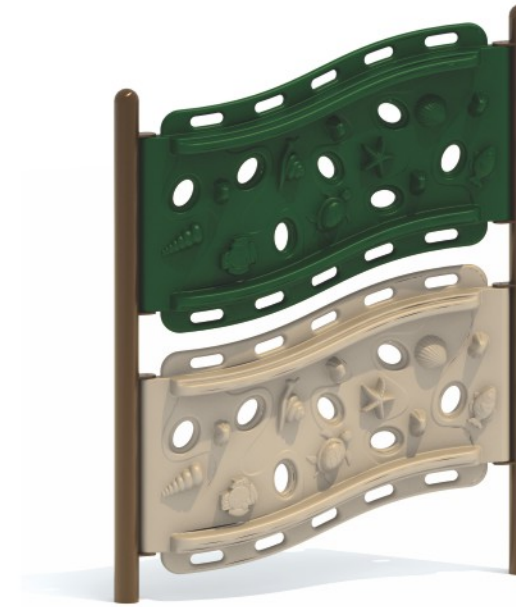

OCEAN CLIMBERS

Ocean Wave RC-1809

Age Group: 5-12
Capacity: 3~5
Use Zone: 18'-6" x 13'-4"
Fall Height: 8'-5"

Ocean Peak RC-1810

Age Group: 5-12
Capacity: 6~10
Use Zone: 19'-5" x 19'-5"
Fall Height: 5'-11"