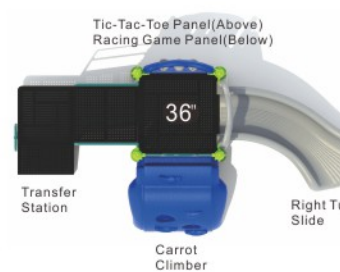

Colors

Micro Malek
KP-22039

Age Group: 2-5
Activities: 4
Capacity: 6~10
Use Zone: 22'-9" x 21'-3"
Fall Height: 3'-0"

Colors

The Domino Nano
KP-22041

Age Group: 2-5
Activities: 4
Capacity: 6~10
Use Zone: 25'-3" x 17'-9"
Fall Height: 3'-0"