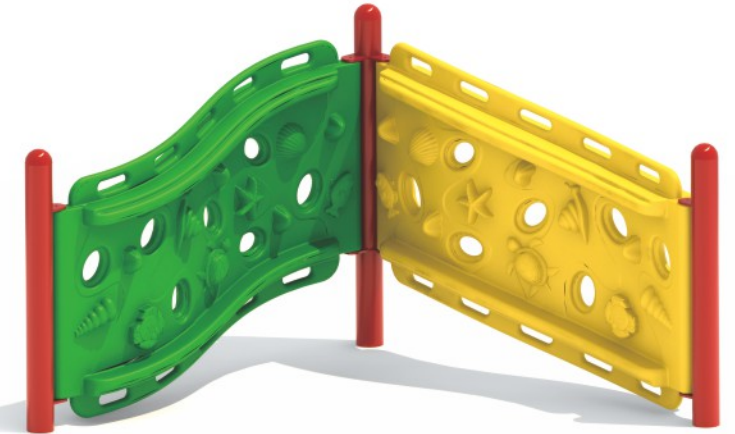

OCEAN CLIMBERS

Ocean Wave RC-1809

Age Group: 5-12
Capacity: 3~5
Use Zone: 18'-6" x 13'-4"
Fall Height: 8'-5"

Ocean Peak RC-1810

Age Group: 5-12
Capacity: 6~10
Use Zone: 19'-5" x 19'-5"
Fall Height: 5'-11"