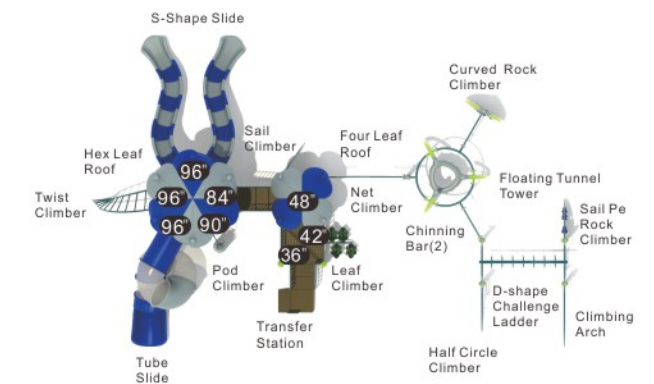

Get Around

MX-22065

Age Group: 5-12
Activities: 21
Capacity: 78
Use Zone: 57'-2" x 40'-4"
Fall Height: 6'-0"

Colors

**Tulsa Public Schools
Tulsa Oklahoma**

A Day of Play

MX-22066

Age Group: 5-12
Activities: 16
Capacity: 80
Use Zone: 55'-10" x 45'-0"
Fall Height: 8'-2"

Colors