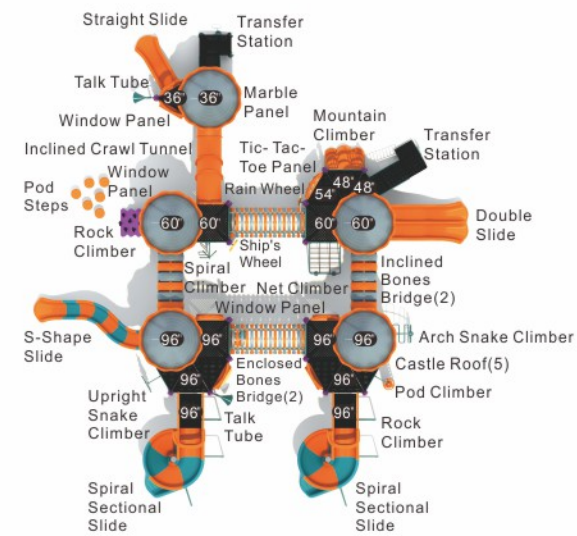

Castle WOW!

KC-22095

Age Group: 5-12

Activities: 38

Capacity: 134

Use Zone: 59'-2" x 59'-6"

Fall Height: 8'-0"

Colors