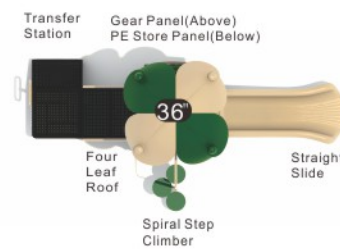

Colors

Harper's Hut
KP-22038

Age Group: 2-5
Activities: 8
Capacity: 30
Use Zone: 31'-2" x 25'-7"
Fall Height: 3'-0"

Colors

The Zippy Zoom
KP-22040

Age Group: 2-5
Activities: 4
Capacity: 11~15
Use Zone: 25'-3" x 18'-4"
Fall Height: 3'-0"