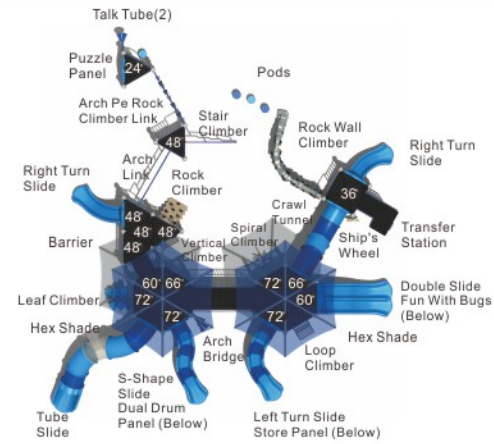

Max Towers
MX-22061

Age Group: 5-12
Activities: 29
Capacity: 110
Use Zone: 52'-4" x 57'-9"
Fall Height: 7'-5"

Colors

Catch Me
MX-22062

Age Group: 5-12
Activities: 25
Capacity: 84
Use Zone: 55'-0" x 42'-10"
Fall Height: 6'-0"

Colors