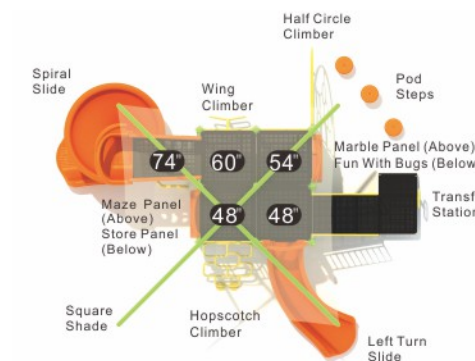

Color Carnival
KP-22024

Age Group: 2-12
Activities: 12
Capacity: 40
Use Zone: 36'-0" x 28'-10"
Fall Height: 5'-0"

Colors

Spring Day
KP-22025

Age Group: 2-12
Activities: 12
Capacity: 46
Use Zone: 32'-4" x 29'
Fall Height: 6'-2"

Colors