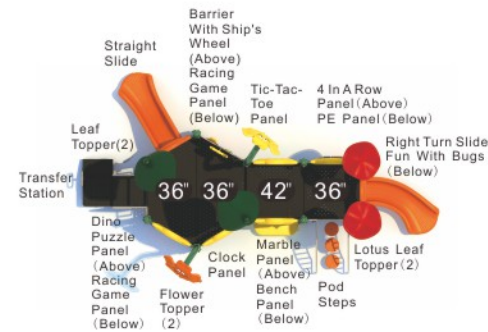

Whimsy Garden

MX-22073

Age Group: 2-5
Activities: 13
Capacity: 46
Use Zone: 36'-10" x 26'-11"
Fall Height: 3'-6"

Colors

Wee Palms

MX-22074

Age Group: 2-5
Activities: 10
Capacity: 42
Use Zone: 29' x 29'-5"
Fall Height: 3'-0"

Colors