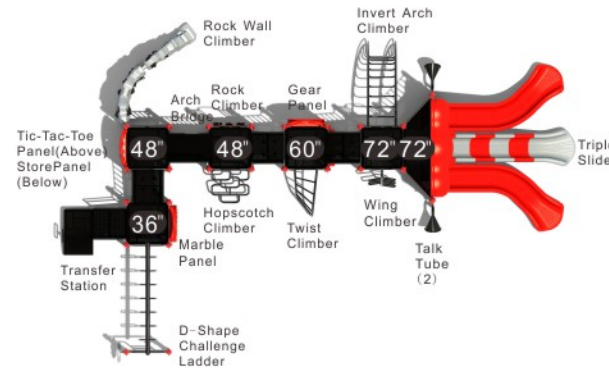

**Triple Play
KP-22014**

Age Group: 5-12
Activities: 19
Capacity: 70
Use Zone: 48'-11" x 35'-10"
Fall Height: 8'-2"

Colors

**Time Tunnels
KP-22015**

Age Group: 5-12
Activities: 13
Capacity: 62
Use Zone: 47'-2" x 42'
Fall Height: 8'-0"

Colors