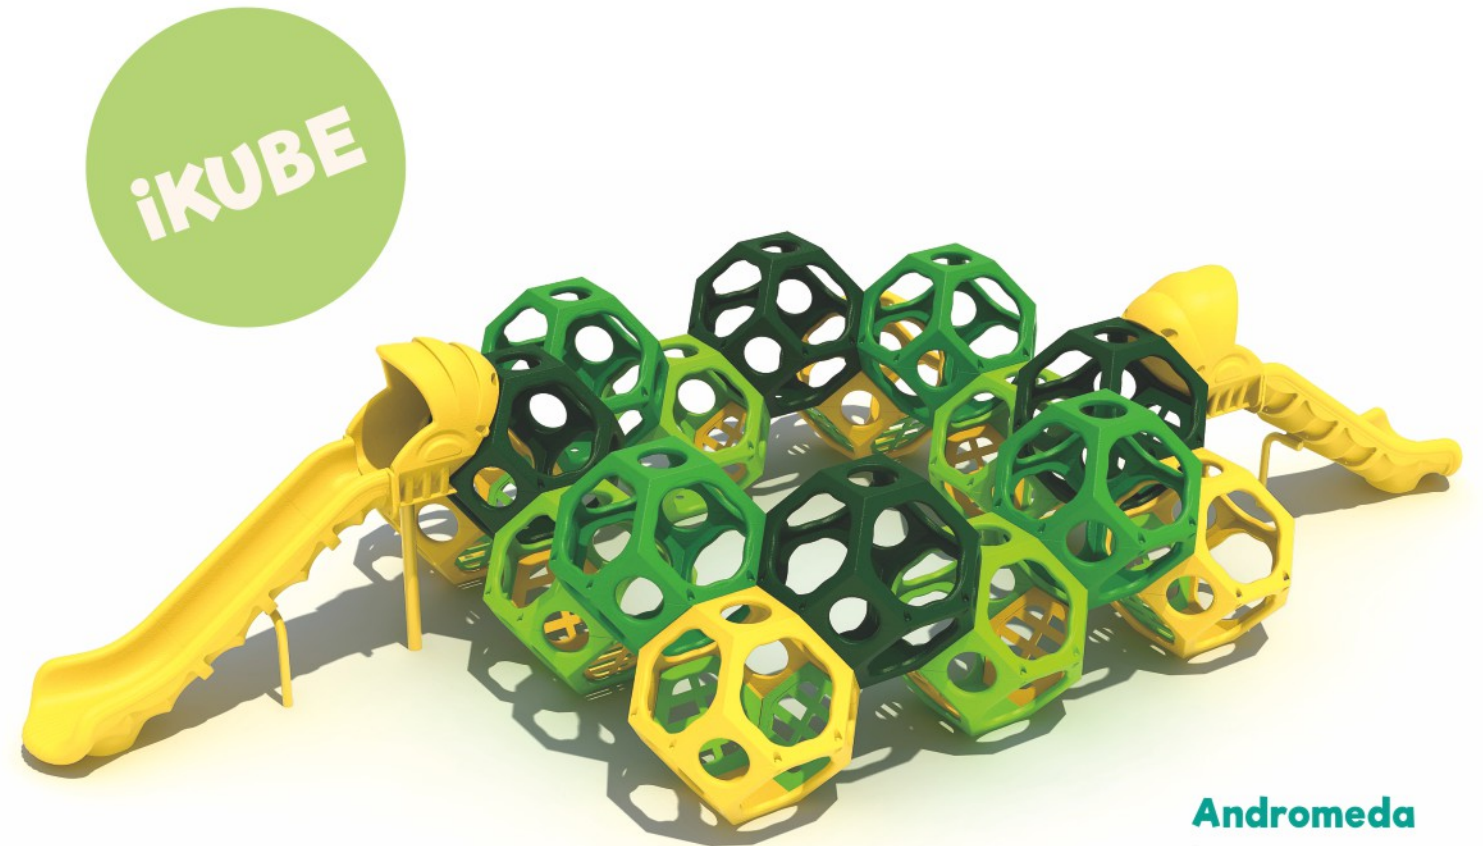

Andromeda
iK-2006

Age Group: 5-12
Capacity: 40~44
Use Zone: 45'-1" x 27'-2"
Fall Height: 6'-10"

Ursa Minor
iK-2002

Age Group: 2-12
Capacity: 6~10
Use Zone: 19'-10" x 19'-10"
Fall Height: 5'-10"