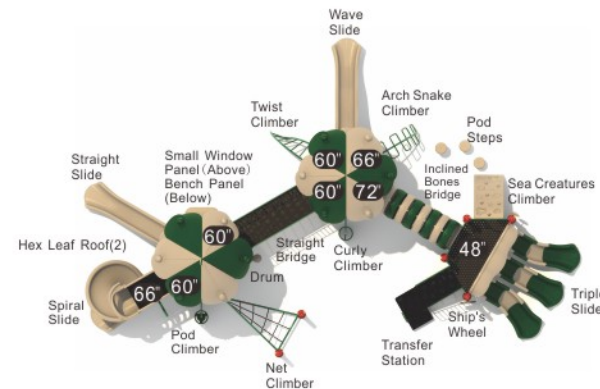

Colors

Get Around

MX-22065

Age Group: 5-12
 Activities: 21
 Capacity: 78
 Use Zone: 57'-2" x 40'-4"
 Fall Height: 6'-0"

Colors

**Tulsa Public Schools
 Tulsa Oklahoma**

A Day of Play

MX-22066