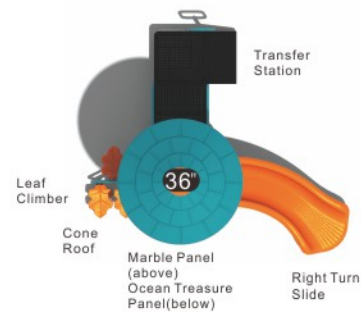

Colors

Micro Malek
KP-22039

Age Group: 2-5
Activities: 4
Capacity: 6~10
Use Zone: 22'-9" x 21'-3"
Fall Height: 3'-0"

Colors