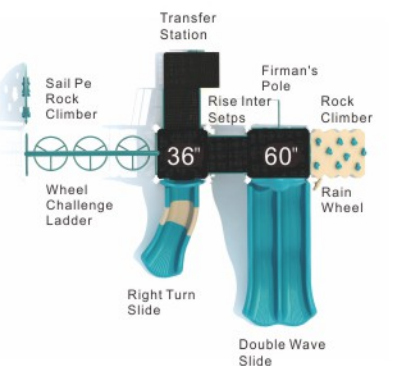

Colors

**Fun Size
KP-22035**

Age Group: 5-12
Activities: 7
Capacity: 30
Use Zone: 31'-10" x 29'-0"
Fall Height: 7'-9"

Colors