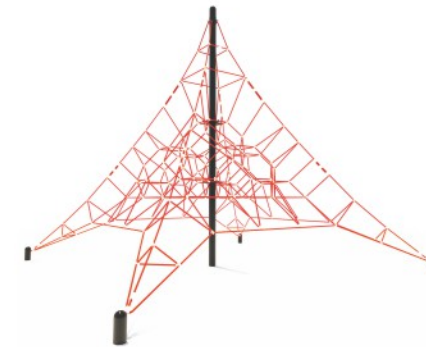

Age Group: 5-12
Capacity: 3~5
Use Zone: 20'-3" x 15'-4"
Fall Height: 7'-0"

Free Standing Zig-Zag D-Shape Ladder
FS-HL1011

Age Group: 5-12
Capacity: 3~5
Use Zone: 20'-3" x 17'-3"
Fall Height: 8'-2"

29' Pyramid Net Climber
FS-PN1001