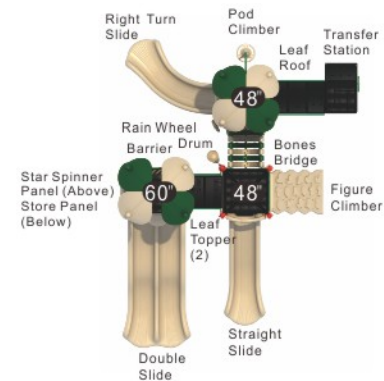

**Daydream
KP-22028**

Age Group: 2-12
Activities: 11
Capacity: 36
Use Zone: 32'-10" x 27'-5"
Fall Height: 5'-0"

Colors

**Super Slide Central
KP-22029**

Age Group: 5-12
Activities: 7
Capacity: 20~24
Use Zone: 36'-10" x 28'-5"
Fall Height: 6'-0"

Colors