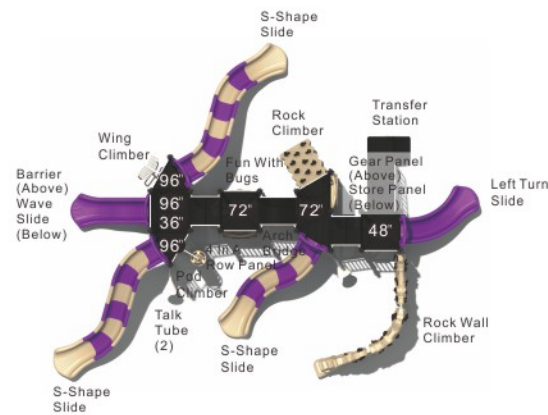

Slide in Time

KP-22012

Age Group: 5-12
Activities: 19
Capacity: 70
Use Zone: 47'-8" x 41'-10"
Fall Height: 8'-0"

Colors

Triple Fun

KP-22013

Age Group: 5-12
Activities: 15
Capacity: 68
Use Zone: 39'-8" x 40'-2"
Fall Height: 8'-2"

Colors