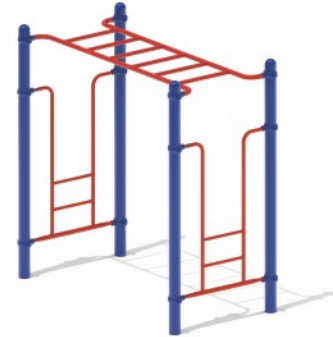

Free Standing Challenge Ladder
FS-HL1008

Age Group: 5-12
Capacity: 3~5
Use Zone: 18'-5" x 15'-4"
Fall Height: 7'-0"