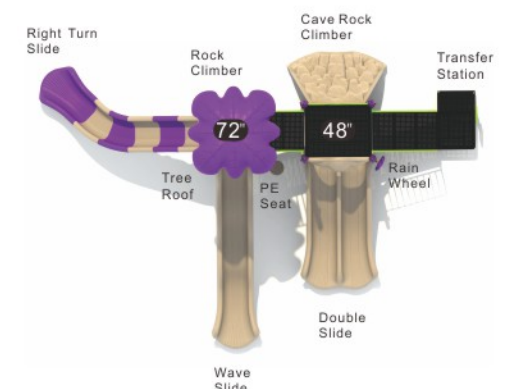

**Daydream
KP-22028**

Age Group: 2-12
Activities: 11
Capacity: 36
Use Zone: 32'-10" x 27'-5"
Fall Height: 5'-0"

Colors

**Super Slide Central
KP-22029**

Age Group: 5-12
Activities: 7
Capacity: 20~24
Use Zone: 36'-10" x 28'-5"
Fall Height: 6'-0"

Colors