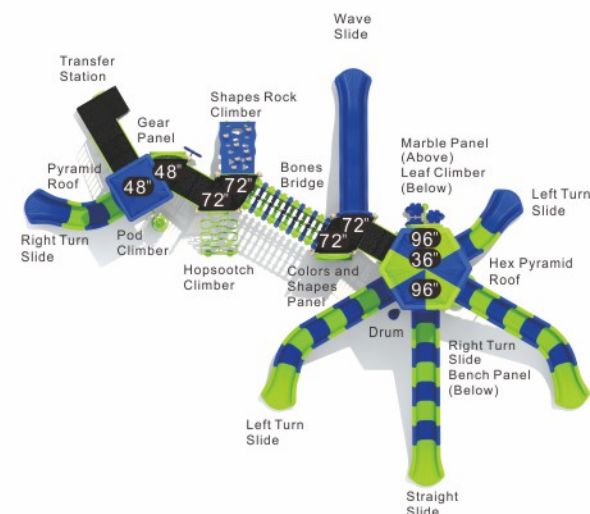

Adventure Summit

KP-22011

Age Group: 5-12

Activities: 28

Capacity: 72

Use Zone: 54'-10" x 44'-3"

Fall Height: 8'-0"

Colors