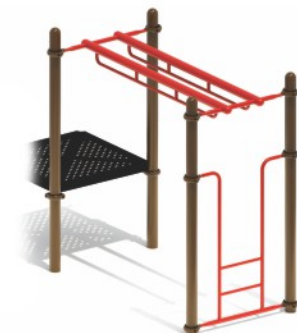

NL KP MX KC CS
Zig-Zag-Ring Challenge Ladder
 Deck Height : 8" to 3'

NL KP MX KC CS
Rise Challenge Ladder
 Deck Height : 8" to 3'

NL KP MX KC CS
Double Parallel Bar
 Deck Height : 8" to 3'

NL KP MX KC CS
Challenge Ladder
 Deck Height : 8" to 3'