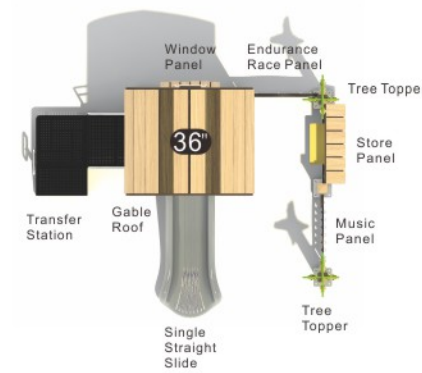

**Allegheny
EW-22142**

Age Group: 2-12
Activities: 9
Capacity: 21~25
Use Zone: 42'-11" x 26'-6"
Fall Height: 4'-0"

Colors

**Little Buena Vista
EW-22143**

Age Group: 2-5
Activities: 5
Capacity: 16~20
Use Zone: 26'-6" x 25'-3"
Fall Height: 3'-0"

Colors

**Mini Cascades
EW-22144**

Age Group: 2-5
Activities: 4
Capacity: 6~10
Use Zone: 25'-4" x 21'-10"
Fall Height: 3'-0"

Colors