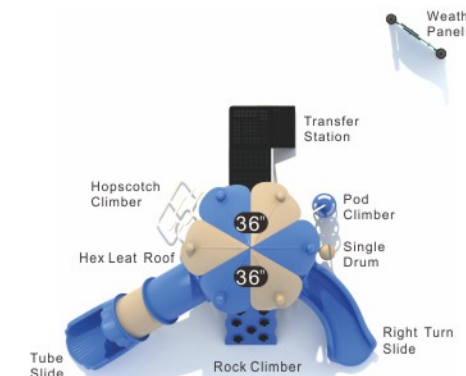

Legend Sparks

KP-22032

Age Group: 2-12

Activities: 8

Capacity: 15~22

Use Zone: 27'-11" x 30'-5"

Fall Height: 5'-0"

Colors

Boken Beach

KP-22033

Age Group: 2-12

Activities: 7

Capacity: 16~20

Use Zone: 31'-3" x 30'-4"

Fall Height: 3'-0"

Colors