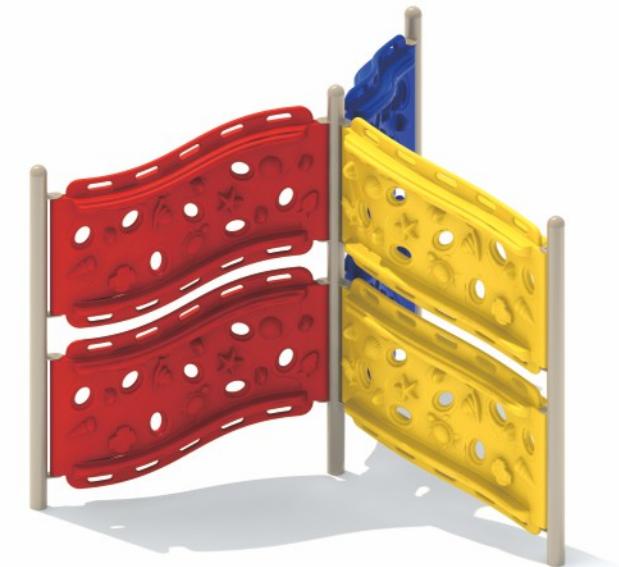

Triple Wave RC-1812

Age Group: 5-12
Capacity: 16~20
Use Zone: 23'-11" x 22'-6"
Fall Height: 8'-6"