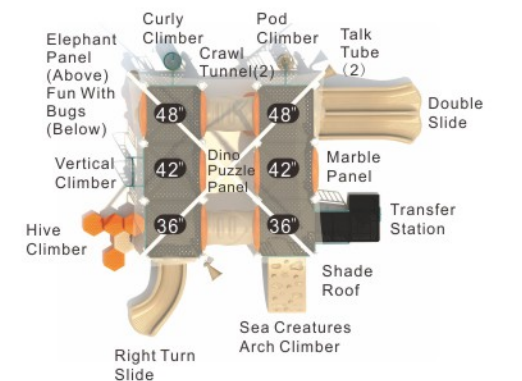

**Double-Double
MX-22071**

Age Group: 5-12
Activities: 11
Capacity: 58
Use Zone: 37'-11" x 44'-9"
Fall Height: 7'-9"

Colors

**In the Shade
MX-22072**

Age Group: 2-12
Activities: 15
Capacity: 58
Use Zone: 35'-10" x 32'-1"
Fall Height: 4'-0"

Colors