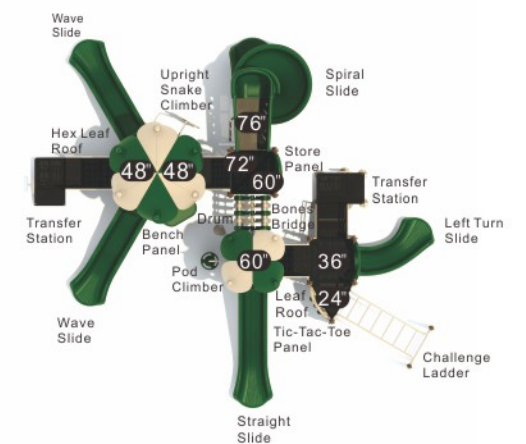

Marley's Place
KP-22018

Age Group: 5-12
Activities: 13
Capacity: 34~38
Use Zone: 40'-3" x 37'-6"
Fall Height: 6'-0"

Colors

Cabana Cove
KP-22019

Age Group: 5-12
Activities: 13
Capacity: 62
Use Zone: 39'-5" x 38'-2"
Fall Height: 7'-0"

Colors