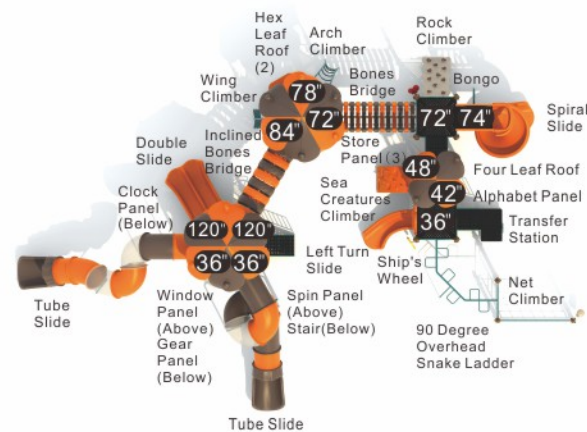

MAXIMO

Playgrounds designed with Maximo are favorable solutions for organizations, such as park districts, city boards, and large school districts with large spaces and high end-user volumes. These types of play spaces frequently need to provide exciting play with safety, low maintenance, a higher child capacity to handle the volume, and a larger footprint that complements the flow of play.

Cloud Walker

MX-22060

Age Group: 5-12
Activities: 30
Capacity: 86
Use Zone: 72'-7" x 51'-11"
Fall Height: 10'-0"

Colors

Maximo playgrounds provide you peace of mind as it is the workhorse of the industry. With its large supports and broad platforms, a Maximo playground can handle end-user volumes without constricting the excitement and enthusiasm found in the flow of play. The predictable reliability of the materials sourced for Maximo combined with the skilled craftsmanship at the factory produces equipment that is durable and requires less maintenance, so your play space looks great and is available and open with fewer disruptions.

Maximo playgrounds are artistically crafted with your choice of 5.0" OD galvanized steel or aluminum support posts which are, along with all of the steel handrails, barriers, gates, and climbers, coated with a baked-on polyester powder coat finish for a lifetime of protection against the elements. All steel

decking and stairs are encased in a long-lasting PVC coating. The three-dimensional plastic slides, panels, roofs, and climbers are rotationally molded using virgin compounded resins that feature greater UV breakdown resistance over dry blended resins. The HDPE sheet plastic climbers and activities are specifically manufactured at the factory for high-quality control and not purchased from a supplier.