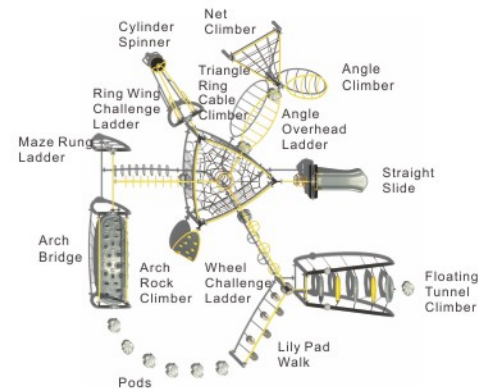

Grande Junction

NX-22051

Age Group: 5-12
Activities: 24
Capacity: 46
Use Zone: 50'-10" x 47'-8"
Fall Height: 7'-3"

Colors