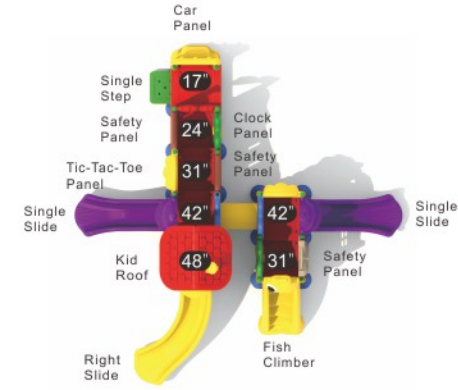

Rainbow Cottage

CD-06
Age Group: 2-5
Capacity: 35
Use Zone: 32'-10" x 31'-6"
Fall Height: 4'-0"

Color as shown